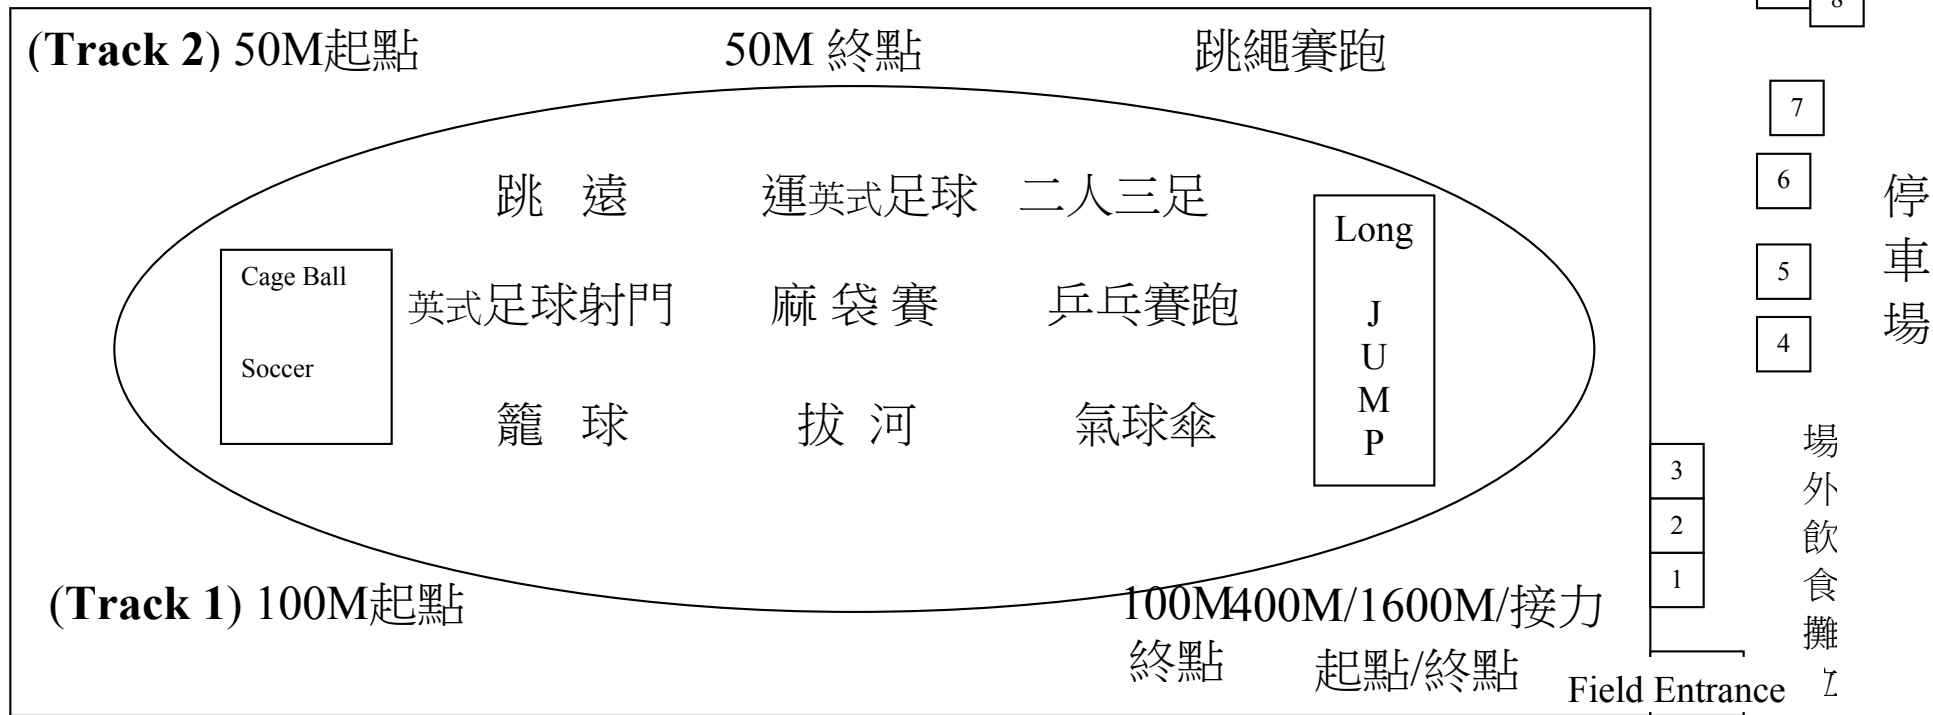

2009 年大華府地區中文學校聯合運動會

Form revised 4/17/09

1. PCS 博城
2. WDCTS 台語
3. TECRO 代表處
4. CBCMCS 中華
5. Tzu-Chi 慈濟
6. Rockville 洛城
7. Mei-Hwa 美華
8. Hua Fu 華府
9. Kuang-Chi 光啟
10. Li-Ming 黎明
11. GCS 蓋城
12. TBD

觀 眾 席

CB (中華)	TECRO(代表處)	WDCTS (台語)	PCS (博城)
CB (中華)	TECRO(代表處)	Tzu Chi (慈濟)	PCS (博城)

Entrance to Stands

廁所

GCS (蓋城)	Li Ming (黎明)	Awards	MeiHwa(美華)	RCS (洛城)
GCS (蓋城)	Kuang Chi (光啟)	Announcers Booth	Hua Fu (華府)	RCS (洛城)